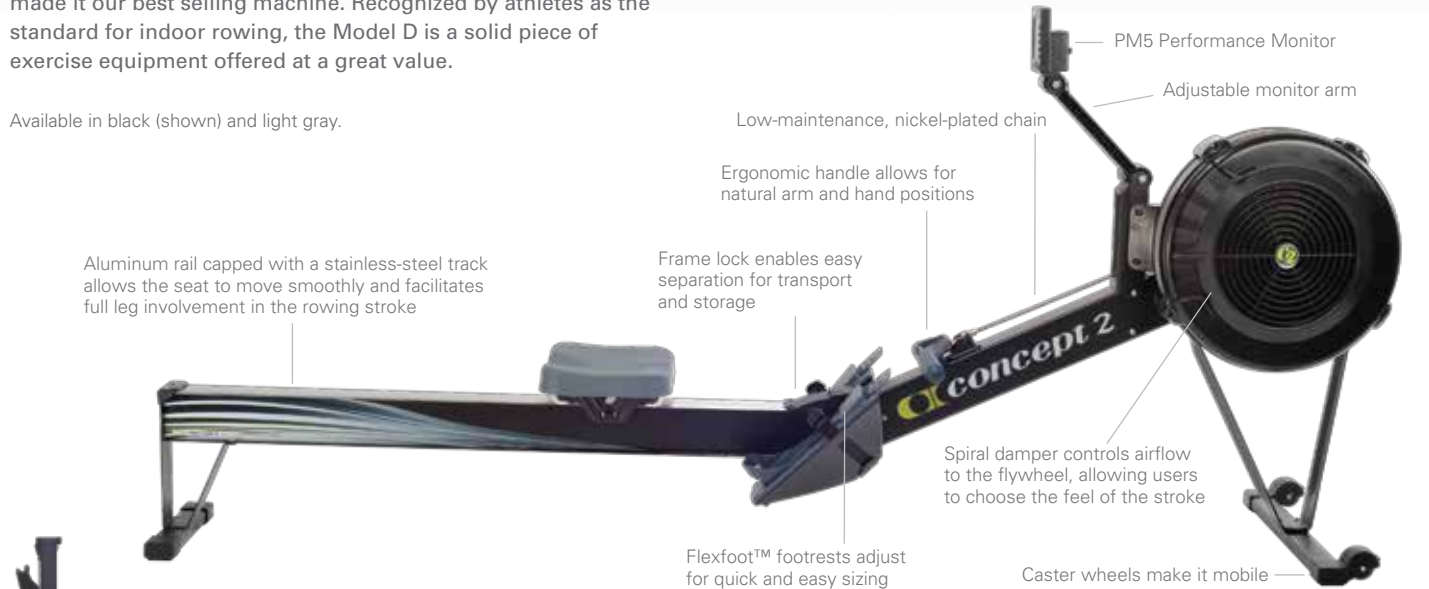

Model D Indoor Rower

The dependable performance of the **Model D Indoor Rower** has made it our best selling machine. Recognized by athletes as the standard for indoor rowing, the Model D is a solid piece of exercise equipment offered at a great value.

Available in black (shown) and light gray.

Separates easily into two parts for storage.

Length	Width	Seat Height	Weight	Space Recommended For Use	Stored Dimensions	Weight Capacity
96 in 244 cm	24 in 61 cm	14 in 36 cm	57 lb 26 kg	9 ft x 4 ft 274 cm x 122 cm	25 in x 33 in x 54 in H 63.5 cm x 83.8 cm x 137.2 cm H	500 lb 227 kg